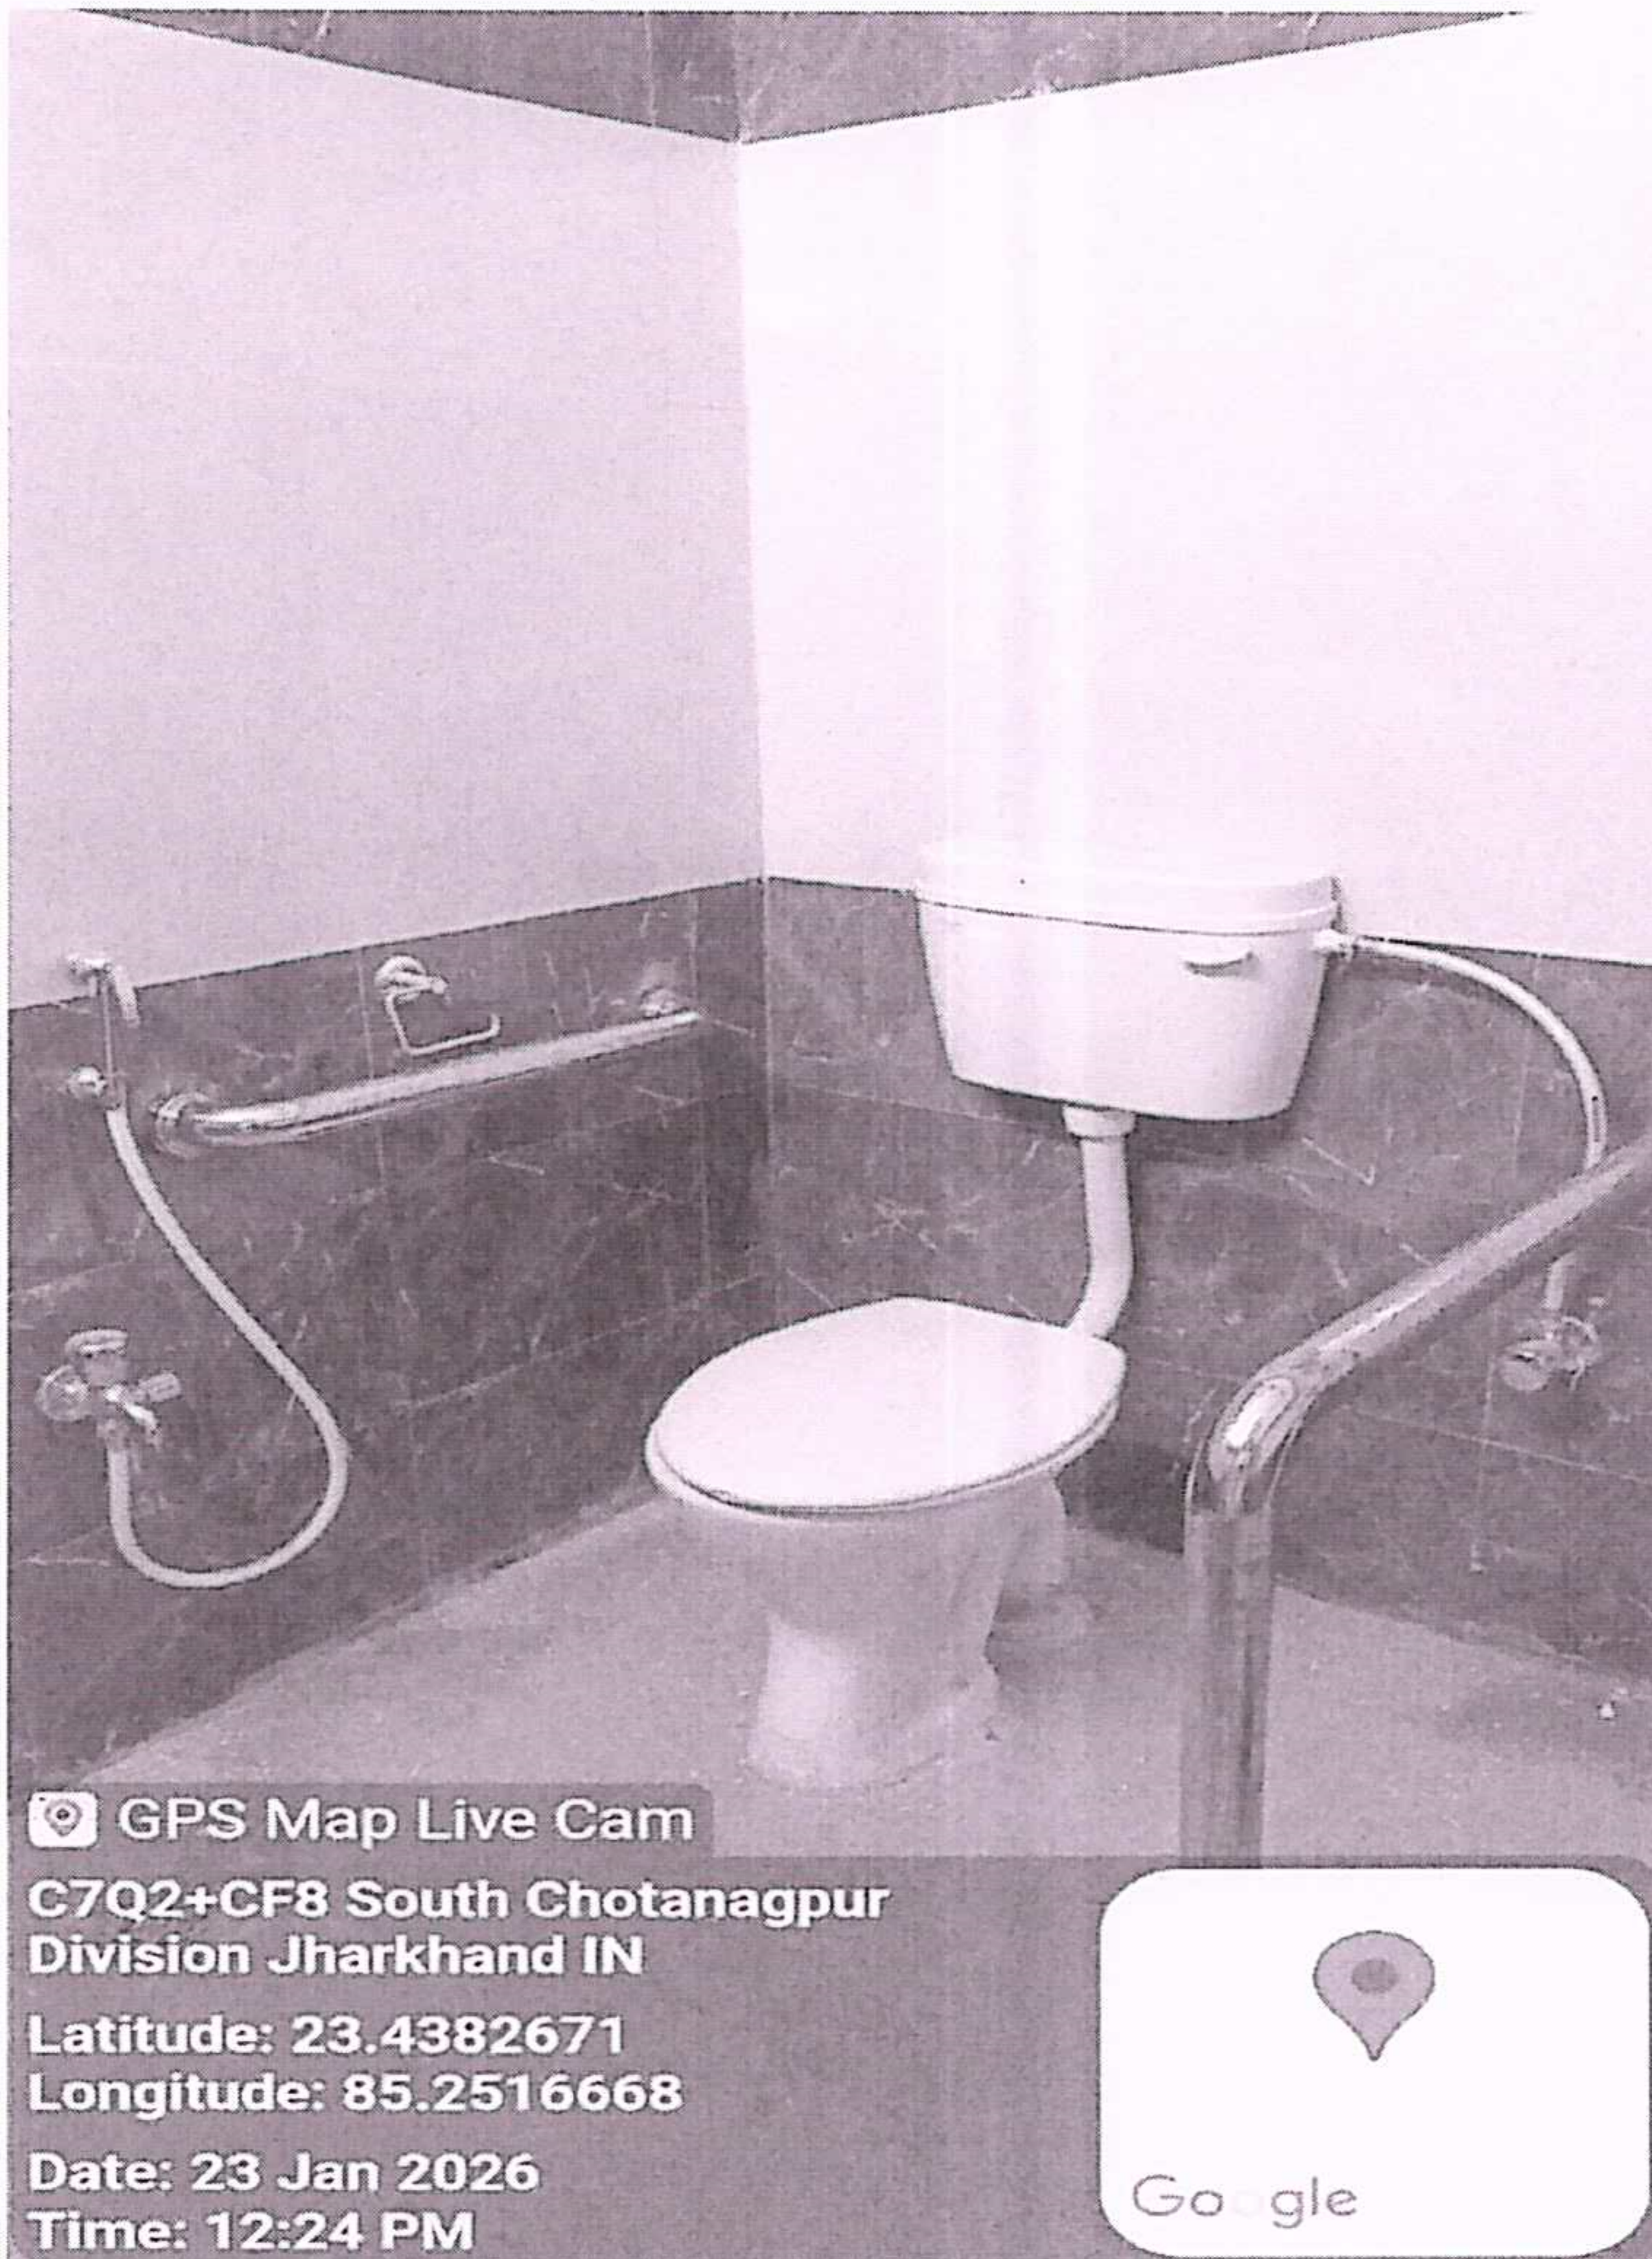

Images Below (Image of PWD Toilet)

 GPS Map Live Cam

Infront of PG girls Hostel South  
Chotanagpur Division Jharkhand IN

Latitude: 23.4403315

Longitude: 85.2531287

Date: 30 Jan 2026

Time: 11:38 AM